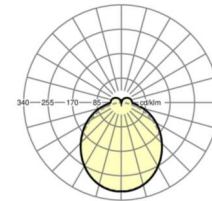

MECHANICS

Housing colour	silver grey/white aluminium RAL 9006
Dimensions (LxWxH/DxH)	1531mm x 55mm x 37mm
Weight (net)	1.9kg
Type of installation	Mounting rail system installation, Light structure

Dimensions

L	1531 mm	Length
B	55 mm	Width
H	37 mm	Height

DEEP-LINK

<https://www.regiolux.de/en/article/19470004155>

Reference	LED 4000lm 865
ηLB	100 %
Φ ↓/↑	90 % / 10 %
UGR lat./long.	24.2 / 23.6